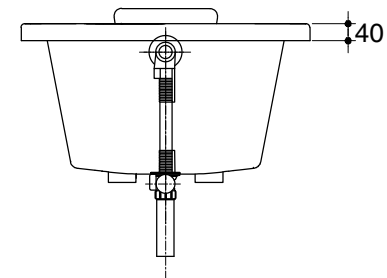

Dimensions are approximate.

Unit: mm

SKU	K-75816X-WK
Name	PINE
Description	PLAIN BATH

KARAT