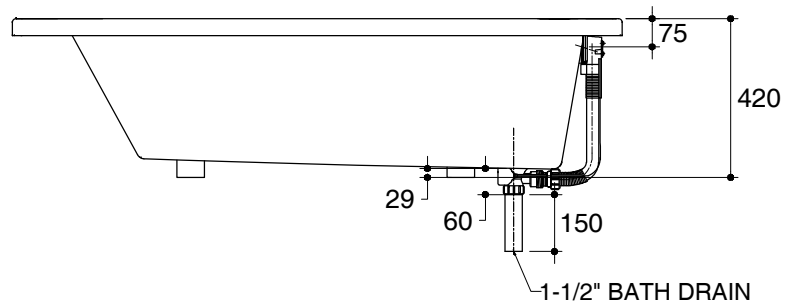

Dimensions are approximate.

Unit: mm

SKU	K-75816X-WK
Name	PINE
Description	PLAIN BATH

KARAT