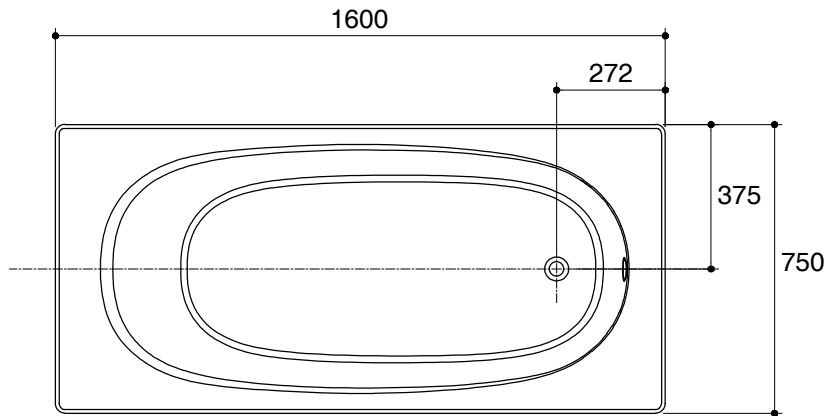

Dimensions are approximate.

Unit: mm

SKU	K-75816X-WK
Name	PINE
Description	PLAIN BATH

KARAT